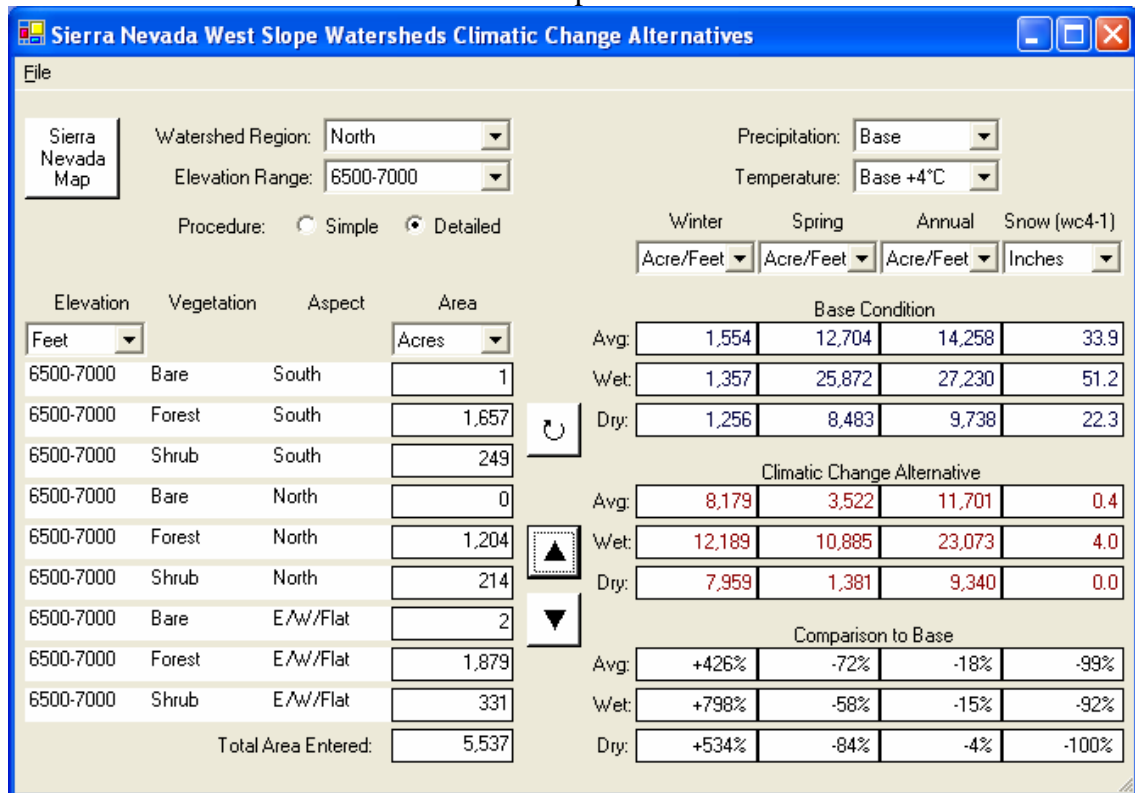

Profile: French Meadows

French Meadows: 5000-5500 feet elevation profile

French Meadows: 5500-6000 feet elevation profile

French Meadows: 6000-6500 feet elevation profile

French Meadows: 6500-7000 feet elevation profile

French Meadows: 7000-7500 feet elevation profile

French Meadows: 7500-8000 feet elevation profile

French Meadows: 8000-8500 feet elevation profile

French Meadows: 8500-9000 feet elevation profile

French Meadows Scenarios: Temperature increases only

Scenario 1 degree C warming

Scenario 2 degrees C warming

Scenario: 3 degrees C warming

Scenario: 4 degrees warming