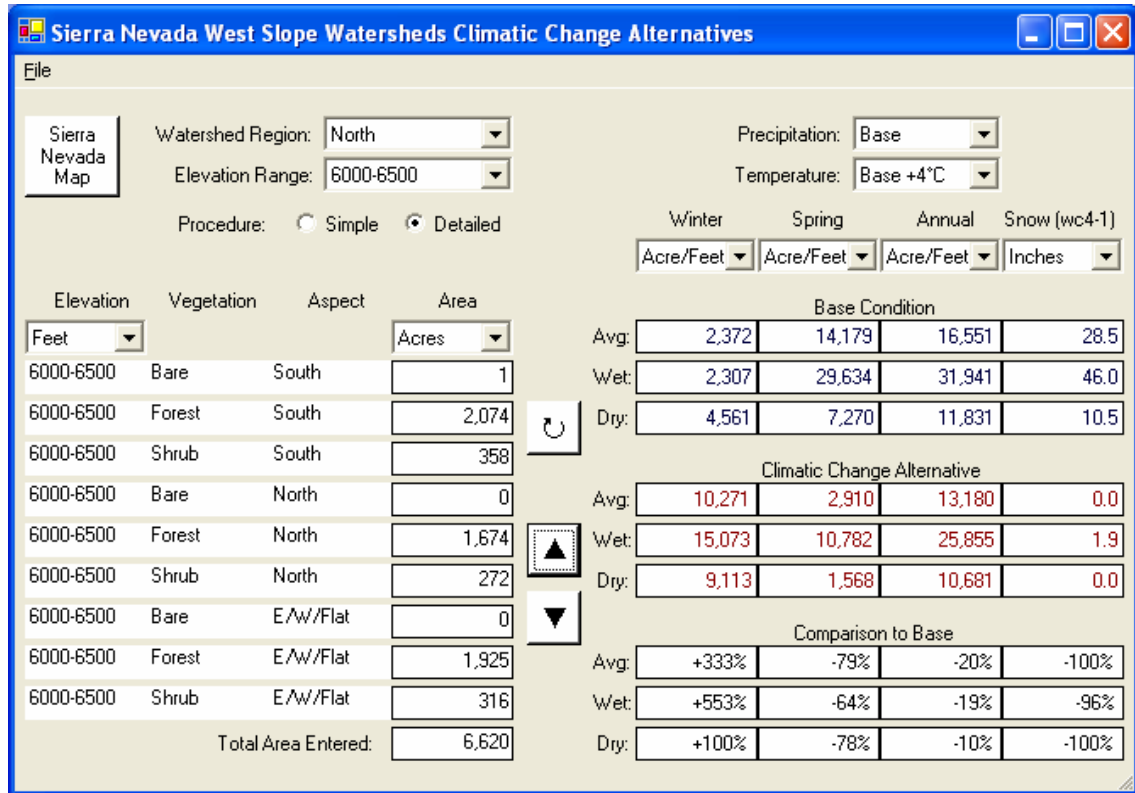

Profile: French Meadows

French Meadows: 5000-5500 feet elevation profile

French Meadows: 5500-6000 feet elevation profile

French Meadows: 6000-6500 feet elevation profile

French Meadows: 6500-7000 feet elevation profile

French Meadows: 7000-7500 feet elevation profile

French Meadows: 7500-8000 feet elevation profile

French Meadows: 8000-8500 feet elevation profile

French Meadows: 8500-9000 feet elevation profile

French Meadows Scenarios: Temperature increases only